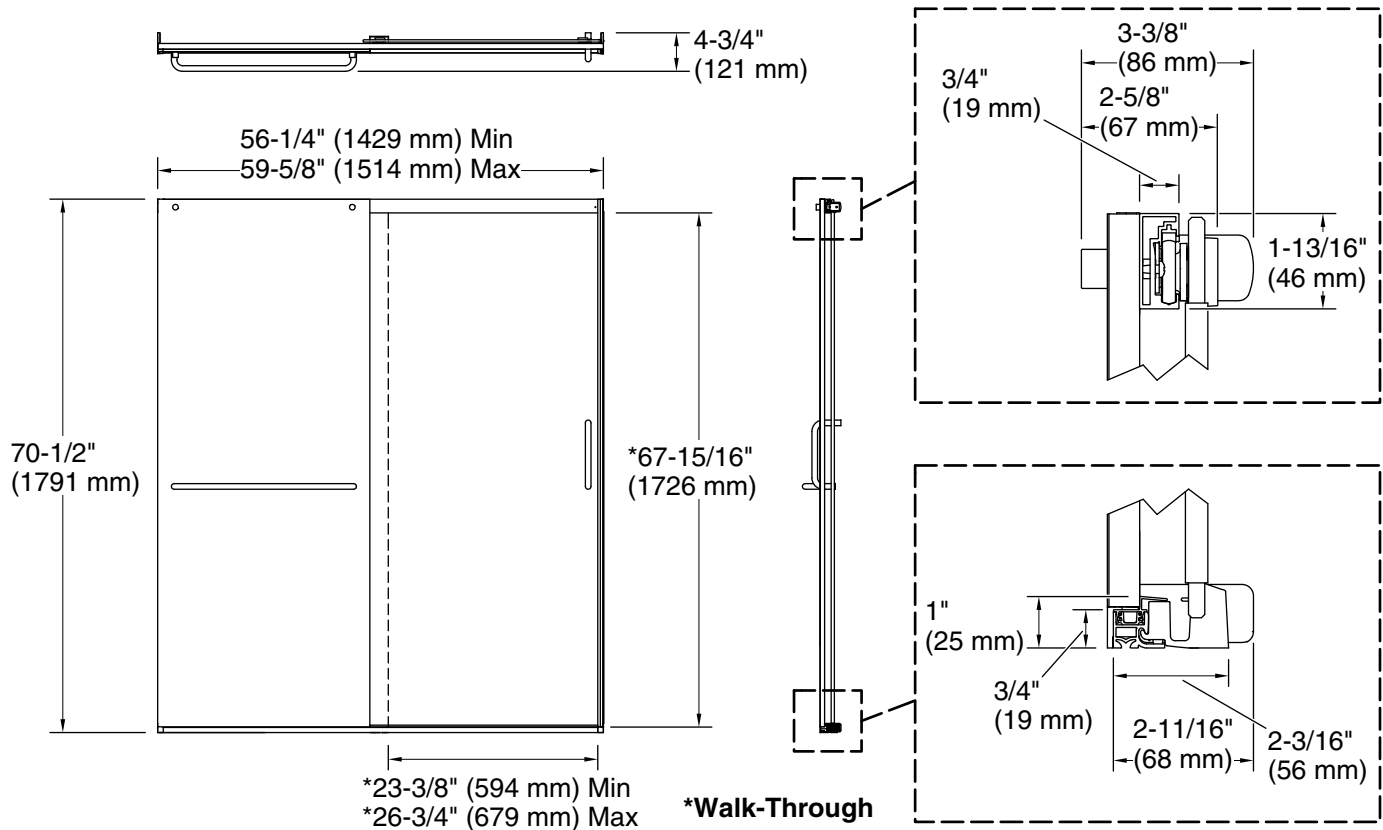

### Features

- Frameless design emphasizes glass and creates a sleek, minimalist look.
- Vertical handle with inside knob on moving panel.
- Gently-curved towel bar provides integrated storage on fixed panel.
- Tempered glass ensures maximum safety and durability.
- CleanCoat®+ glass coating creates a hydrophobic barrier that repels water, soap scum, and residue, saving time and protecting shower doors 10 times longer than original CleanCoat. (Based on 2021 internal wear/abrasion testing using a microfiber cloth.)
- Smooth, easy-to-clean wall jambs.
- Full-length moving panel seal provides excellent water containment.
- Upgrade to heavy 5/16" (8 mm) thick glass and tall height shower door by selecting K-707615-8G80.
- Coordinates with other items in the Elate collection.

### Installation

- Fits opening widths 56-1/4" - 59-5/8" (1429 - 1514 mm).
- 70-1/2" (1791 mm) high, with 67-11/16" (1719 mm) minimum head clearance.
- 3-3/8" (86 mm) width adjustment.
- Out-of-plumb adjustability simplifies installation.
- Door can be installed to open to the left or right to suit your bathroom layout.
- For residential use only.
- Not for use in hospitality.

## Technical Information

All product dimensions are nominal.

Installation type:	For shower base installation
Opening Width - Min:	56-1/4" (1429 mm)
Opening Width - Max:	59-5/8" (1514 mm)
Walk-through - Min:	23-3/8" (594 mm)
Walk-through - Max:	26-3/4" (679 mm)
Base-To-Wall Radius - Max:	1/2" (13 mm)
Glass thickness:	1/4" (6 mm)
Glass coating:	CleanCoat®

## Notes

Install this product according to the installation instructions.

The vertical opening should be a minimum of 73-13/16" (1875 mm) to allow for installation clearance.